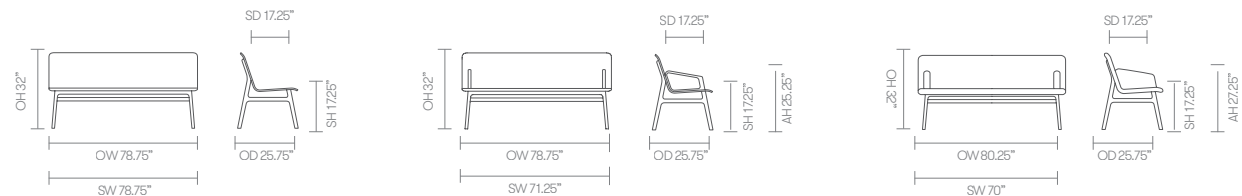

A, B = Leather

COM = Customer's Own Material (yds)

COL = Customer's Own Leather (sq ft.)

All prices listed in US \$

Axyl Bench

Design – Benjamin Hubert | Layer

Axyl is a seating collection offering a sophisticated combination of recognizable elements. Comprising of an arm chair, bench, and stool. Axyl utilizes a strong geometric design language that is entirely original yet draws on familiar references to create a range of highly functional seating.

* [Click here to see available Seating Wood Finishes](#)

* [Click here to see Axyl Metal Finishes](#)

[Click here to see approved upholstery options](#)

dimensions

OH - Overall Height OD - Overall Depth OW - Overall Width AH - Arm Height SH - Seat Height SW - Seat Width SD - Seat Depth