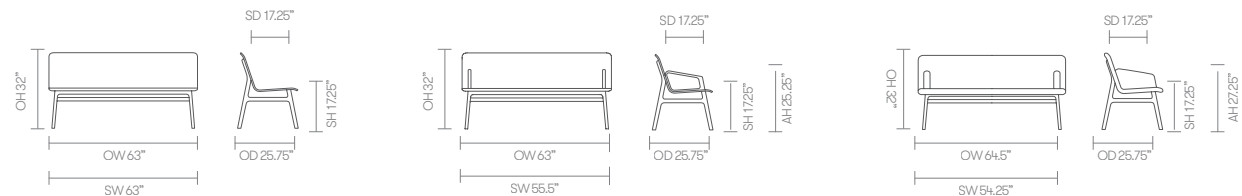

* [Click here to see available Seating Wood Finishes](#)

* [Click here to see Axyl Metal Finishes](#)

[Click here to see approved upholstery options](#)

dimensions

OH - Overall Height OD - Overall Depth OW - Overall Width AH - Arm Height SH - Seat Height SW - Seat Width SD - Seat Depth

Fabric Grade	Oak	C.O.M.					C.O.L.					A	B	
		1	2	3	4	5	6	7	8	9	10			11
AXLB16 • Bench • Wood shell	3210	-	-	-	-	-	-	-	-	-	-	-	-	-
AXLB16U2 • Bench • Upholstered inner shell	-	3969	4006	4048	4100	4153	4206	4258	4363	4573	4818	5063	-	-
AXLB16U3 • Bench • Fully upholstered	-	2820	2856	2899	2952	3004	3056	3109	3214	3424	3669	3914	-	-
AXLBA16 • Bench • Wood shell • Cast arms	3390	-	-	-	-	-	-	-	-	-	-	-	-	-
AXLBA16U2 • Bench • Upholstered inner shell • Cast arms	-	4149	4186	4228	4280	4333	4386	4438	4543	4753	4998	5243	-	-
AXLBA16U3 • Bench • Fully upholstered shell • Upholstered arms	-	3186	3244	3310	3392	3475	3557	3640	3805	4135	4520	4905	-	-