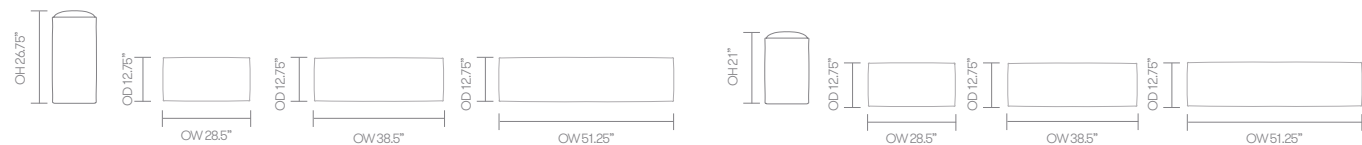

Fabric Grade	C.O.M.		C.O.L.										A	B
	1	2	3	4	5	6	7	8	9	10	11			
PVRB25 • Back • 26.75”h x 25.5” x 12.75”	1094	1130	1170	1222	1273	1325	1376	1479	1685	1891	2097	1479	1891	
	2.75 yds		60.5 sq ft.											
PVRB38 • Back • 26.75”h x 38.5” x 12.75”	1323	1373	1432	1503	1575	1648	1720	1864	2152	2440	2728	1864	2440	
	3.75 yds		82.5 sq ft.											
PVRB51 • Back • 26.75”h x 51.25” x 12.75”	1380	1430	1488	1559	1632	1704	1776	1920	2208	2496	2785	1920	2496	
	3.75 yds		82.5 sq ft.											
PVRA25 • Arm • 21”h x 25.5” x 12.75”	1059	1089	1125	1168	1212	1256	1299	1387	1562	1737	1912	1387	1737	
	2.25 yds		49.5 sq ft.											
PVRA38 • Arm • 21”h x 38.5” x 12.75”	1165	1207	1254	1313	1372	1432	1491	1609	1845	2083	2320	1609	2083	
	3.25 yds		71.5 sq ft.											
PVRA51 • Arm • 21”h x 51.25” x 12.75”	1336	1376	1424	1484	1543	1602	1661	1780	2016	2253	2490	1780	2253	
	3.25 yds		71.5 sq ft.											

A, B = Leather

All prices listed in US \$

COM = Customers own Material (yds)

COL = Customers own Leather (sq ft.)

dimensions— OH - Overall Height OD - Overall Depth OW - Overall Width AH - Arm Height SH - Seat Height SW - Seat Width SD - Seat Depth