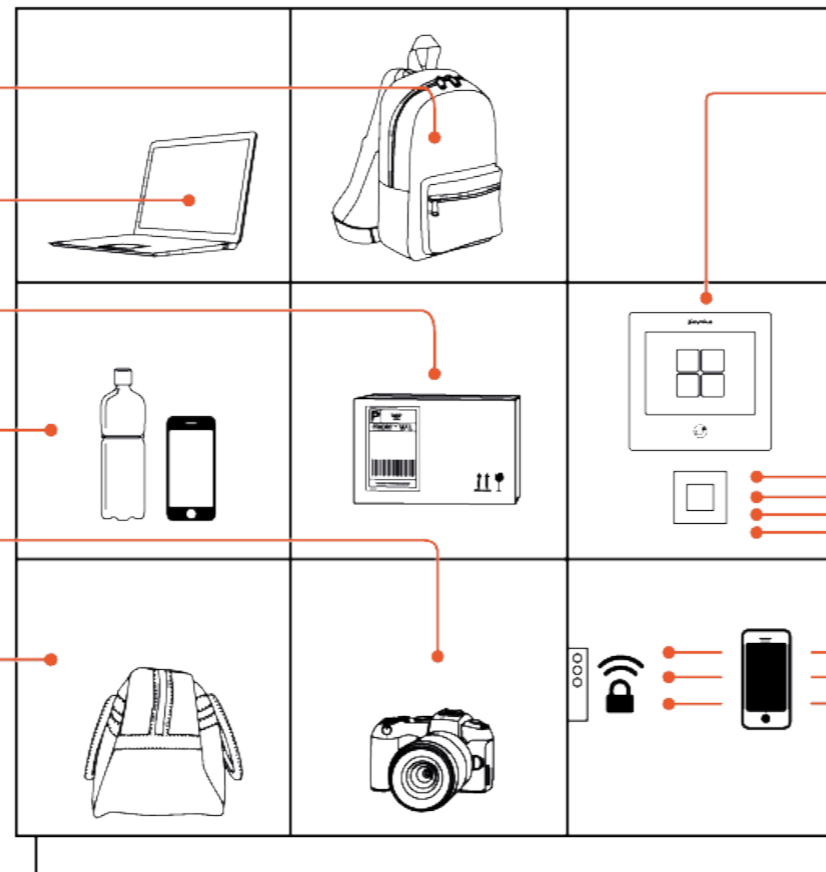

Sense iQ: Easy To Control And Configure

Our innovative and extremely flexible Keynius Solution turns any locker system into the perfect solution for your situation, environment and applications. A unique, plug & play cloud application, without software maintenance and management costs, that will provide you with the robust reliability and security that you expect.

Compared to other smart locking systems on the market, Keynius offers several unique features which sets it significantly apart.

Control

It is the only system that offers the possibility to program every locker individually (e.g. to function as an employee locker, an IT asset locker, or a parcel locker), to make access possible with multiple controls (e.g. a company card + app + pin code) and have a mechanical override in case of a power shutdown.

Configure

Locker management can be done via PC/laptop/tablet/mobile/ touch screen, offering easy setting options and reporting.

KEYNIUS LOCKER CONFIGURATIONS

- Visitor Locker
- IT & Asset Locker
- Click & Collect Locker
- Personal Locker
- Team Locker
- Employee Day Locker

KEYNIUS SMART LOCKING CONTROL

- Touch screen (smarty)
- QR/Barcode
- Fingerprint
- Pay
- key card (RFID/FC)/Apple Wallet
- App (Mobile/Tablet)
- Online (Mobile/Tablet)