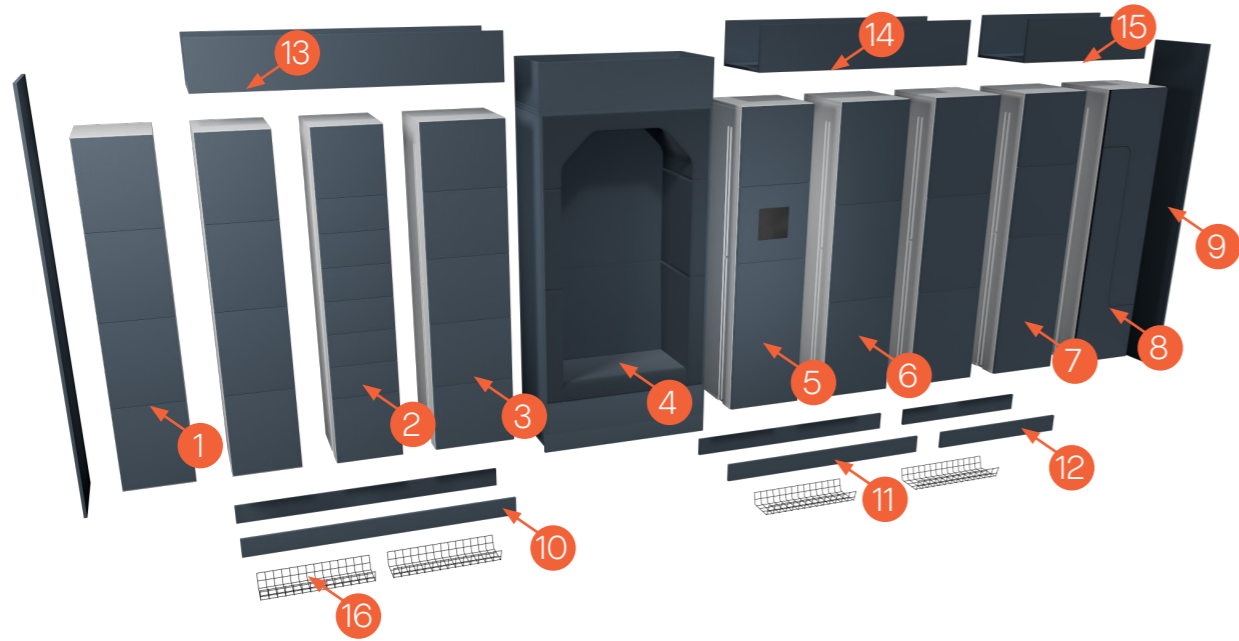

Sense IQ: Typical Freestanding Configuration 3 With Trim, Keynius Ready Lockers