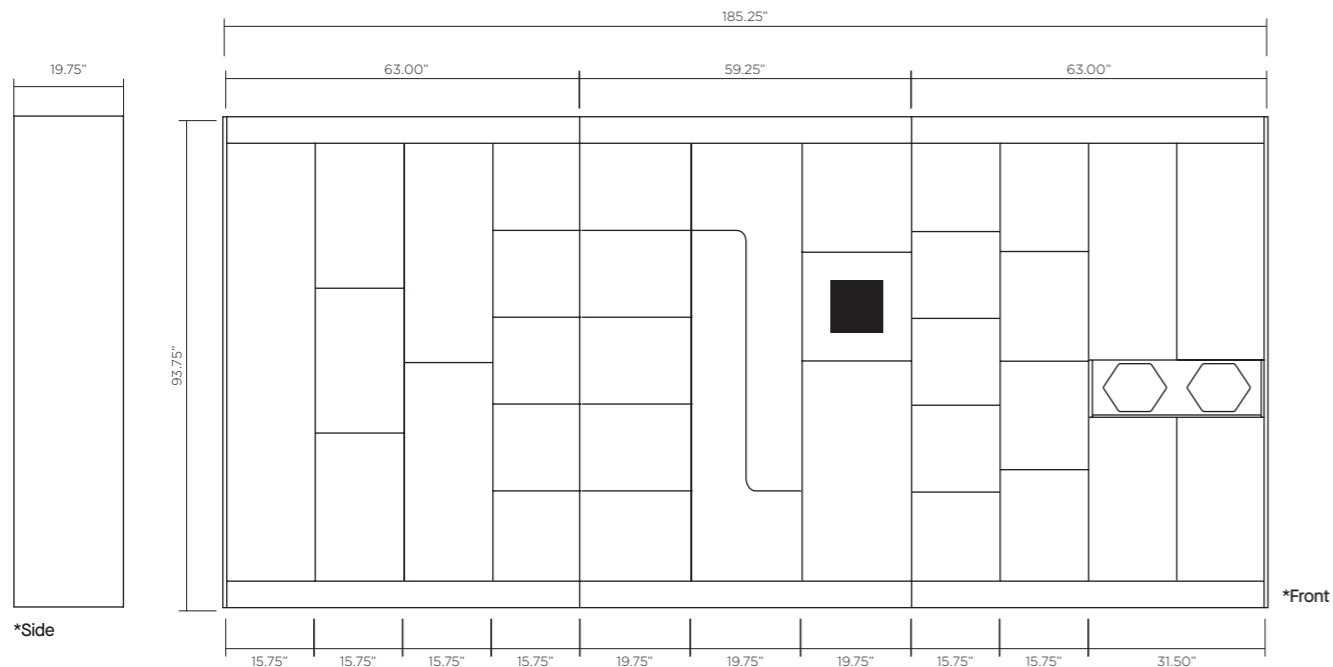

*Shown in TFL Premium Colors (Taupe Gray)

Sense IQ: Typical Freestanding Configuration 2 With Trim, Keynius Ready Lockers

Code	Description	QTY	TFL Standard		TFL Premium Colors		TFL Premium Woodgrains	
			Unit - $	Total - $	Unit - $	Total - $	Unit - $	Total - $
1	SIQ161DRQ 1 Door Locker, 15.75" (w)	1	860	860	886	886	1,108	1,108
2	SIQ163DRQ 3 Door Locker, 15.75" (w)	1	935	935	964	964	1,205	1,205
3	SIQ162DRQ 2 Door Locker, 15.75" (w)	1	893	893	920	920	1,150	1,150
4	SIQ164DR1DWQ 4 Door & 1 Drawer Locker, 15.75" (w)	1	1,411	1,411	1,454	1,454	1,499	1,499
5	SIQ204DR1DWQ 4 Door & 1 Drawer Locker, 19.75" (w)	1	1,499	1,499	1,544	1,544	1,930	1,930
6	SIQ20ZQ Z Doors Locker, 19.75" (w)	1	1,391	1,391	1,433	1,433	1,792	1,792
7	SIQ20COMBIS 2 Door & One Storage Door with cutout, 19.75" (w)	1	1,030	1,030	1,061	1,061	1,327	1,327
8	SIQ164DR1DWQ 4 Door & 1 Drawer Locker, 15.75" (w)	1	1,411	1,411	1,454	1,454	1,499	1,499
9	SIQ163DR1DWQ 3 Door & 1 Drawer Locker, 15.75" (w)	1	1,319	1,319	1,359	1,359	1,699	1,699
10	SIQ32REC Recycling and Storage, 31.50" (w)	1	2,351	2,351	2,422	2,422	3,028	3,028
11	SIQEP2094 End Panel for use with Scribe	2	223	446	230	460	288	576
12	SIQPL63 Toe Kick, 63" (w)	2	329	658	339	678	424	848
13	SIQPL59 Toe Kick, 59" (w)	1	324	324	334	334	418	418
14	SIQTS63 Top Panel with Scribe, 63" (w)	2	142	284	147	294	152	304
15	SIQTS59 Top Panel with Scribe, 59" (w)	1	137	137	142	142	178	178
16	SIQBASKET Cable Basket, 28.5" (w)	5	126	126	126	126	126	126
17	KEY01 Keynius Smart Lock System *Note 1	30	408	12,240	408	12,240	408	12,240
18	SIQSCREEN Smarty Terminal	1	9,459	9,459	9,459	9,459	9,459	9,459
			Total	$37,774	Total	$39,230	Total	$44,388

*Note 1: Commissioning and subscription not included

All prices are in USD $