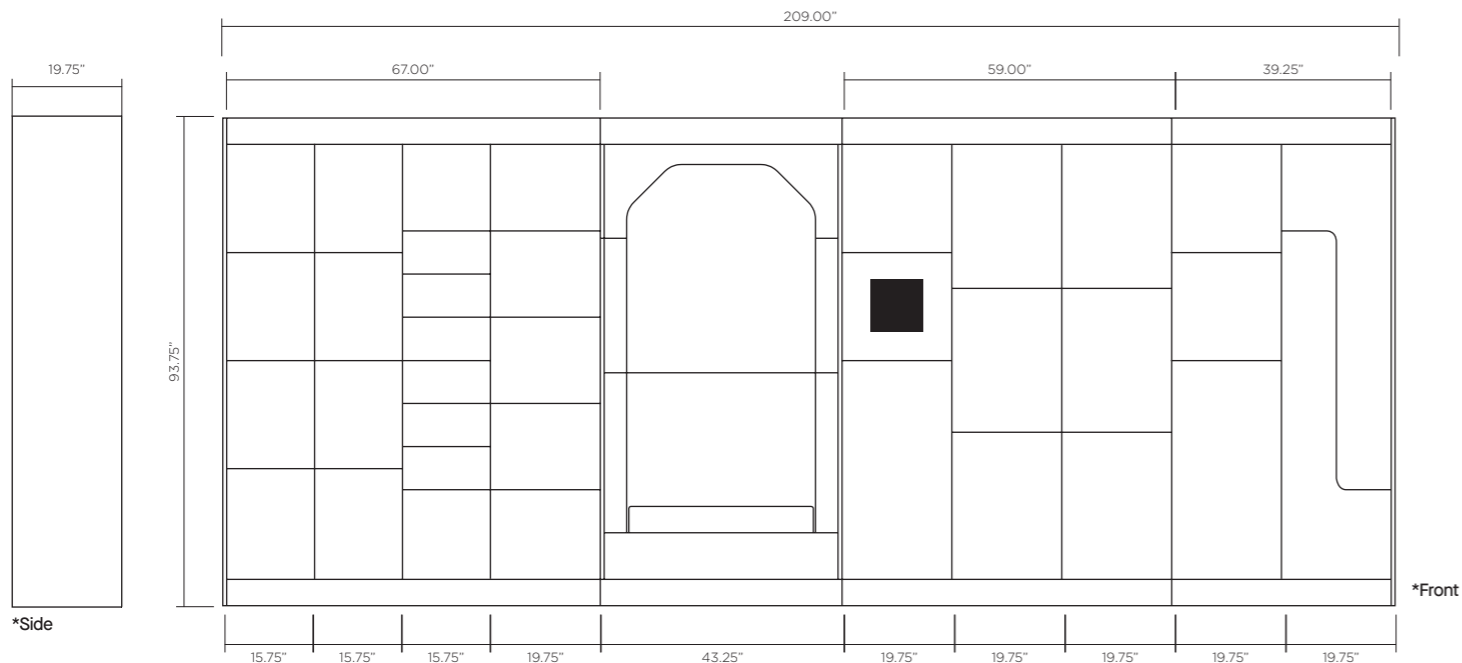

*Shown in TFL Premium Colors (Alby Blue)

Sense IQ: Typical Freestanding Configuration 3 With Trim, Keynius Ready Lockers

Code	Description	QTY	TFL Standard		TFL Premium Colors		TFL Premium Woodgrains		
			Unit - $	Total - $	Unit - $	Total - $	Unit - $	Total - $	
1	SIQ163DR1DWQ	3 Door & 1 Drawer Locker, 15.75" (w)	2	1,319	2,638	1,359	2,718	1,699	3,398
2	SIQ16PSTQ	Mail Doors, 15.75" (w)	1	1,702	1,702	1,754	1,754	2,193	2,193
3	SIQ204DR1DWQ	4 Door & 1 Drawer Locker, 19.75" (w)	1	1,411	1,411	1,454	1,454	1,499	1,499
4	SIQ4394SEATS	Seat Unit for use with Scribe	1	9,791	9,791	10,085	10,085	12,607	12,607
5	SIQ20COMBIS	2 Door & One Storage Door, 19.75" (w)	1	1,030	1,030	1,061	1,061	1,327	1,327
6	SIQ203DRQ	3 Door Locker, 19.75" (w)	2	1,004	2,008	1,035	2,070	1,294	2,588
7	SIQ20COMBIQ	2 Door & One Storage Door, 19.75" (w)	1	1,030	1,030	1,061	1,061	1,327	1,327
8	SIQ20ZQ	Z Doors Locker, 19.75" (w)	1	1,391	1,391	1,433	1,433	1,792	1,792
9	SIQEPT2094	End Panel for use with Scribe	2	223	446	230	460	288	576
10	SIQPL67	Toe Kick, 67" (w)	1	345	345	356	356	445	445
11	SIQPL59	Toe Kick, 59" (w)	1	324	324	334	334	418	418
12	SIQPL39	Toe Kick, 39.25" (w)	1	378	378	390	390	488	488
13	SIQTS67	Top Panel with Scribe, 67" (w)	1	114	114	118	118	148	148
14	SIQTS59	Top Panel with Scribe, 59" (w)	1	104	104	108	108	135	135
15	SIQTS39	Top Panel with Scribe, 39.25" (w)	1	120	120	124	124	111	111
16	SIQBASKET	Cable Basket, 28.5" (w)	4	126	504	504	504	126	504
17	KEY01	Keynius Smart Lock System *Note 1	30	408	12,240	408	12,240	408	12,240
18	SIQSCREEN	Smarty Terminal	1	9,459	9,459	9,459	9,459	9,459	9,459
			Total		$45,035	Total	$46,529	Total	$51,255

*Note 1: Commissioning and subscription not included

All prices are in USD $