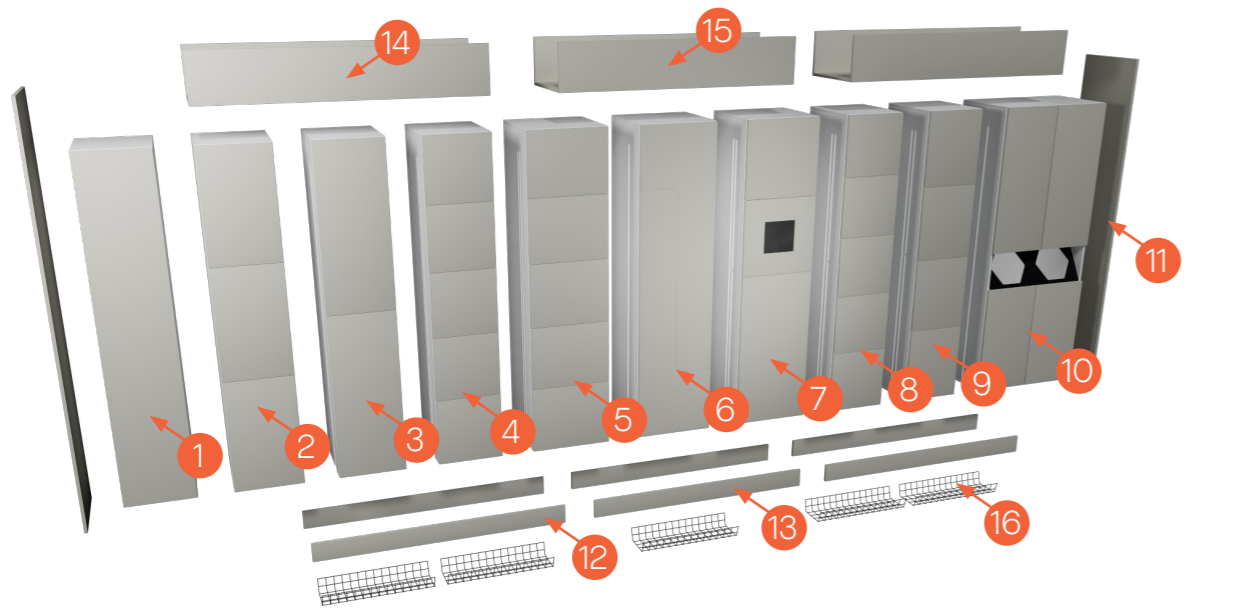

\*Note 1: Commissioning and subscription not included

All prices are in USD \$

Sense IQ: Typical Freestanding Configuration 2 With Trim, Keynius Ready Lockers

\*Shown in TFL Premium Colors (Taupe Gray)

Sense IQ: Typical Freestanding Configuration 2 With Trim, Keynius Ready Lockers