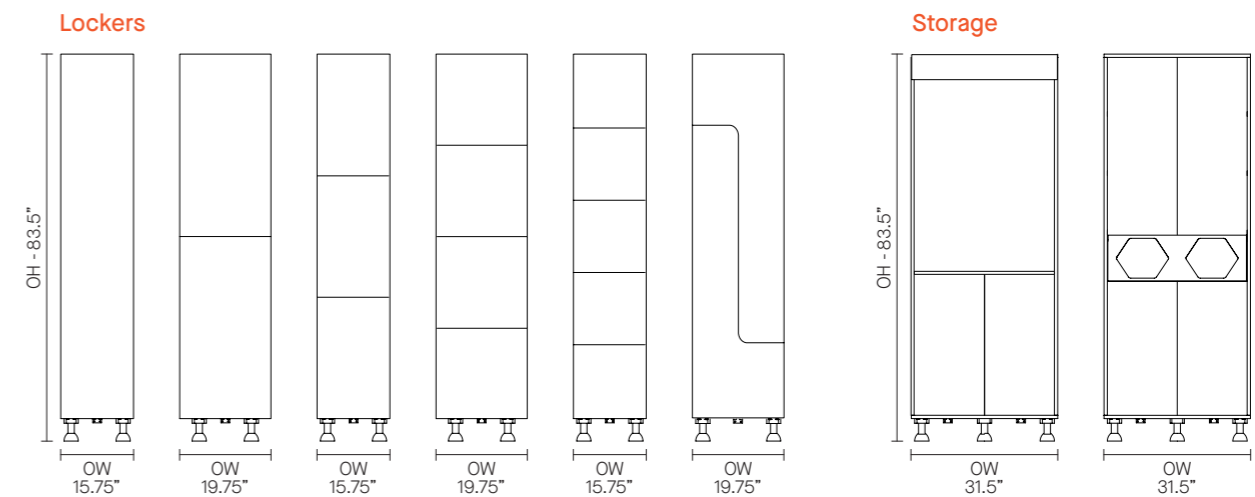

Sense iQ

Sense iQ takes away the discomfort of key management, on-site presence, and the lack of flexibility more commonly associated with traditional lockers and storage.

Sense iQ is the complete opposite of traditional lockers and storage. Using intelligent cloud based software and integrated smart locks, Sense iQ puts you in control of your workflow at user, regional and global level.

PRODUCT DETAIL

SENSE IQ

Standard Features (*Selected models only)

- TFL Carcass, Doors, Drawers and Shelves*
- Right Hand Door Swing
- Cable Routing in Side Panels*
- Adjustable glides up to 1.2"*
- Coat rail/Coat Hook*
- Upholstered seat pad*
- Changing Room Bench*
- Recycling Unit*

Specifiable Features (*Selected models only)

- Top Panel, Scribe Panel and Toe Kick
- End and Infill Panels*
- Keynius Smart Lock System*
- Smarty Terminal*
- OJMAR Batteryless RFID Lock*

Optional Features (*Selected models only)

- Socket Tray covers for Power Options*
- Cable Basket*
- Number Discs/Routing*
- Light and USB Charging
- Keynius App Subscription

Performance Standards

Designed to conform to and where applicable is tested to the following standards:

- BIFMA X5.9 x 2014
- Safety, Durability, and Structural Performance

Dimensions

OH-Overall Height OD-Overall Depth OW-Overall Width