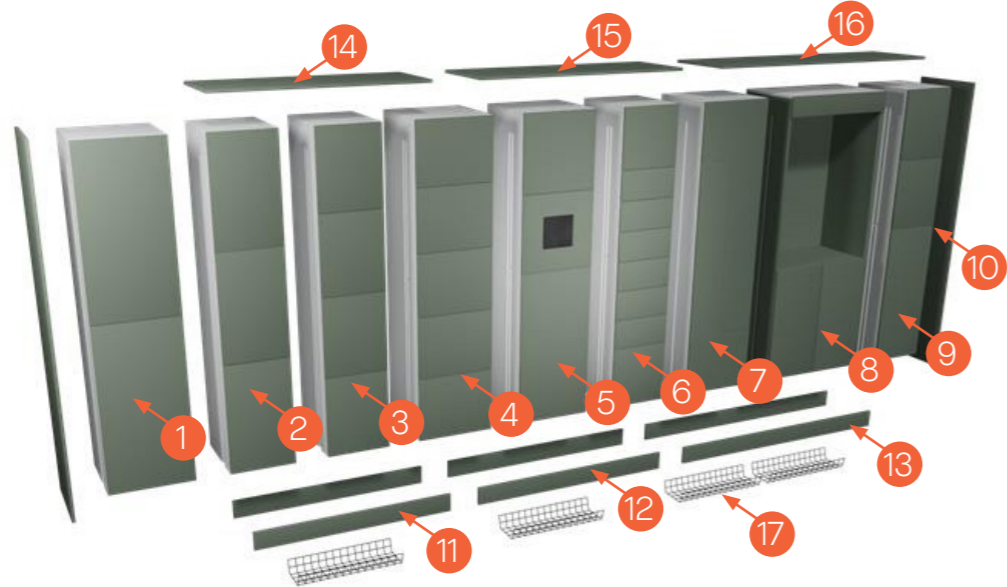

Sense IQ: Typical Freestanding Configuration 1, Keynius Ready Lockers

Smarty Terminal

*Shown in TFL Premium Colors (Smoke Green)