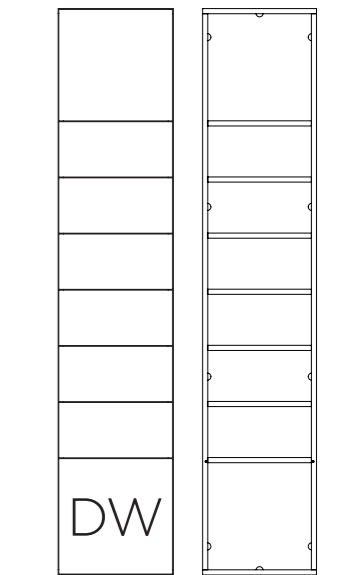

Four Door Locker and One Drawer with cutout for Smarty Terminal

Internal Dims:  
 • 14.75" (h)  
 • 18" (d)

Five Door Locker with cutout for Smarty Terminal

Internal Dims:  
 • 14.75" (h)  
 • 18" (d)

Two Door Locker and One Storage Door with cutout for Smarty Terminal

Small Door Internal Dims:  
 • 18.5" (h)  
 • 18" (d)  
  
 Large Door Internal Dims:  
 • 38" (h)  
 • 18" (d)

Mail Doors and One Drawer

Small Door Internal Dims:  
 • 7" (h)  
 • 18" (d)  
  
 Large Door Internal Dims:  
 • 14.75" (h)  
 • 18" (d)  
  
 Drawer Internal Dims:  
 • 12" (h)  
 • 15.5" (d)