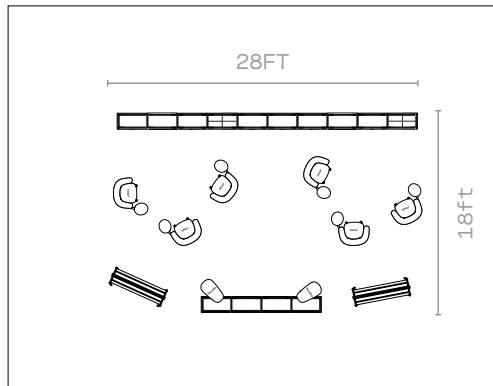

Setting Nine

Combine Play Whiteboards with Sholes to create agile, collaborative spaces for working and presenting.

Products shown:

- 9 × Play Storage Units
- 4 × Play Seating
- 2 × Play Whiteboard
- 1 × Play Seating
- 6 × Sholes
- 2 × Talon

Configure your own at senator.online