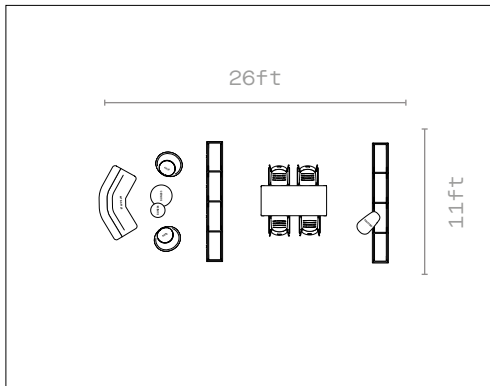

Setting Seven

Create a relaxed and comfortable space by combining the soft seating of both Mote and Play.

Products shown:

- 3 × Play Storage Units
- 4 × Play Seating
- 1 × Play Table
- 1 × Play Seating
- 1 × Mote
- 1 × Talon
- 4 × Jonny Stool
- 2 × Sunda 2
- 2 × Conic

Configure your own at senator.online