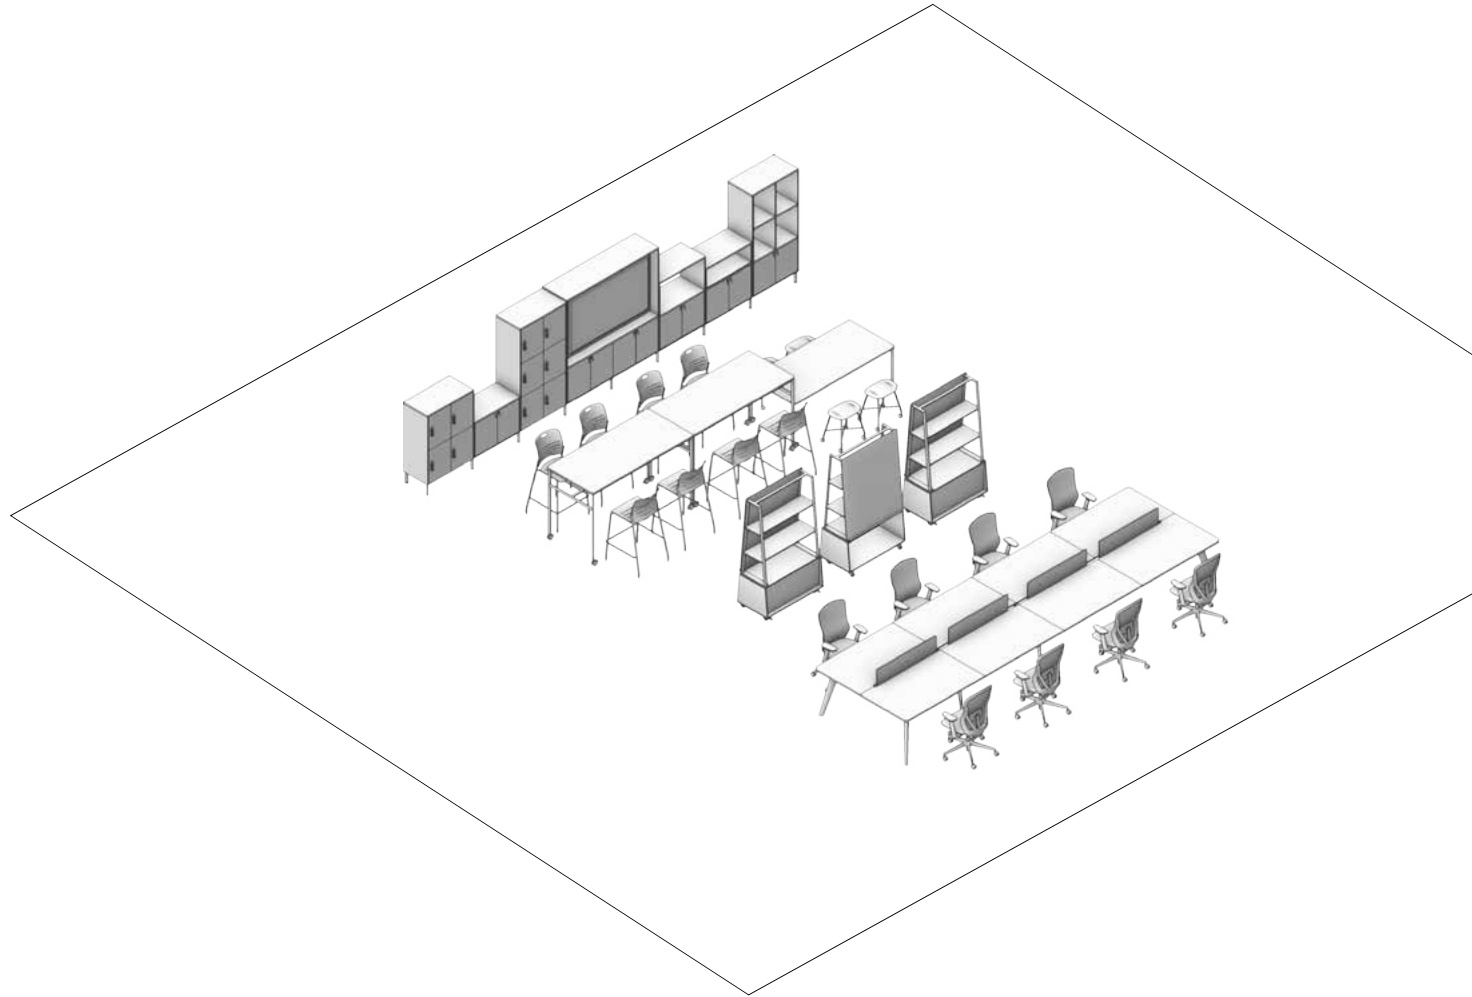

Setting Ten

A setting that utilizes the full Play range to create working, collaborating, relaxing, and dining areas.

Products shown:

- 3 × Play Mobile Unit
- 3 × Play Table
- 7 × Play Storage
- 1 × Pailo Bench
- 8 × Ousby
- 4 × Roam
- 8 × Jonny Stool

Configure your own at senator.online