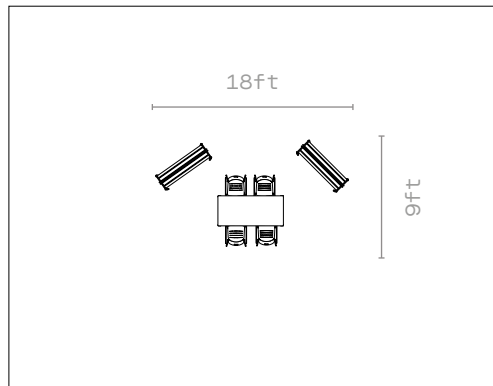

Setting Four

This simple yet effective setting is an efficient way to enable agile and collaborative group work.

Products shown:

2 × Play Whiteboard

1 × Play Table

4 × Jonny Stool

Configure your own at senator.online