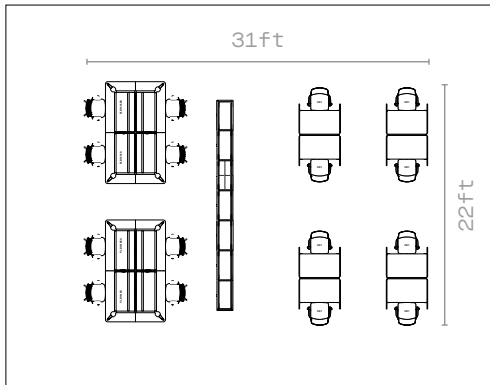

Setting Five

Use Play Storage to divide your open working spaces and private, personal Play Pods.

Products shown:

- 7 × Play Storage Units
- 8 × Play Pods
- 2 × Pailo Bench
- 8 × Ousby
- 8 × Circo

Configure your own at senator.online