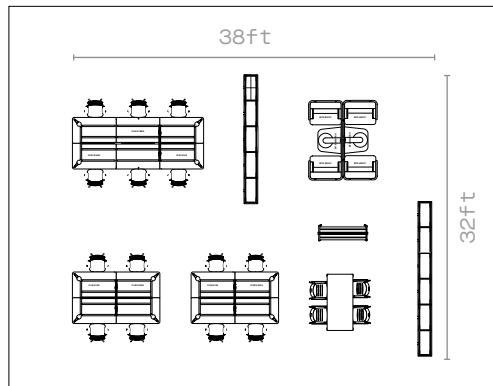

Setting Six

Combine Mote, Pailo, and Play to create a truly agile, flexible, and modern office.

Products shown:

- 1 × Play Whiteboard
- 1 × Play Table
- 3 × Pailo Bench
- 2 × Mote
- 4 × Jonny Stool
- 14 × Ousby
- 10 × Play Storage Units

Configure your own at senator.online