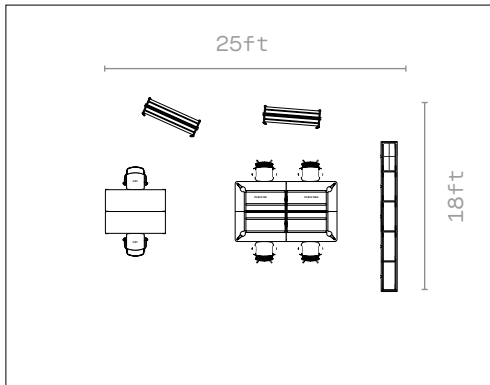

## Products shown:

- 5 × Play Storage
- 2 × Play Whiteboard
- 2 × Play Table
- 1 × Pailo Bench
- 4 × Ousby
- 2 × Circo

*Configure your own at [senator.online](https://senator.online)*