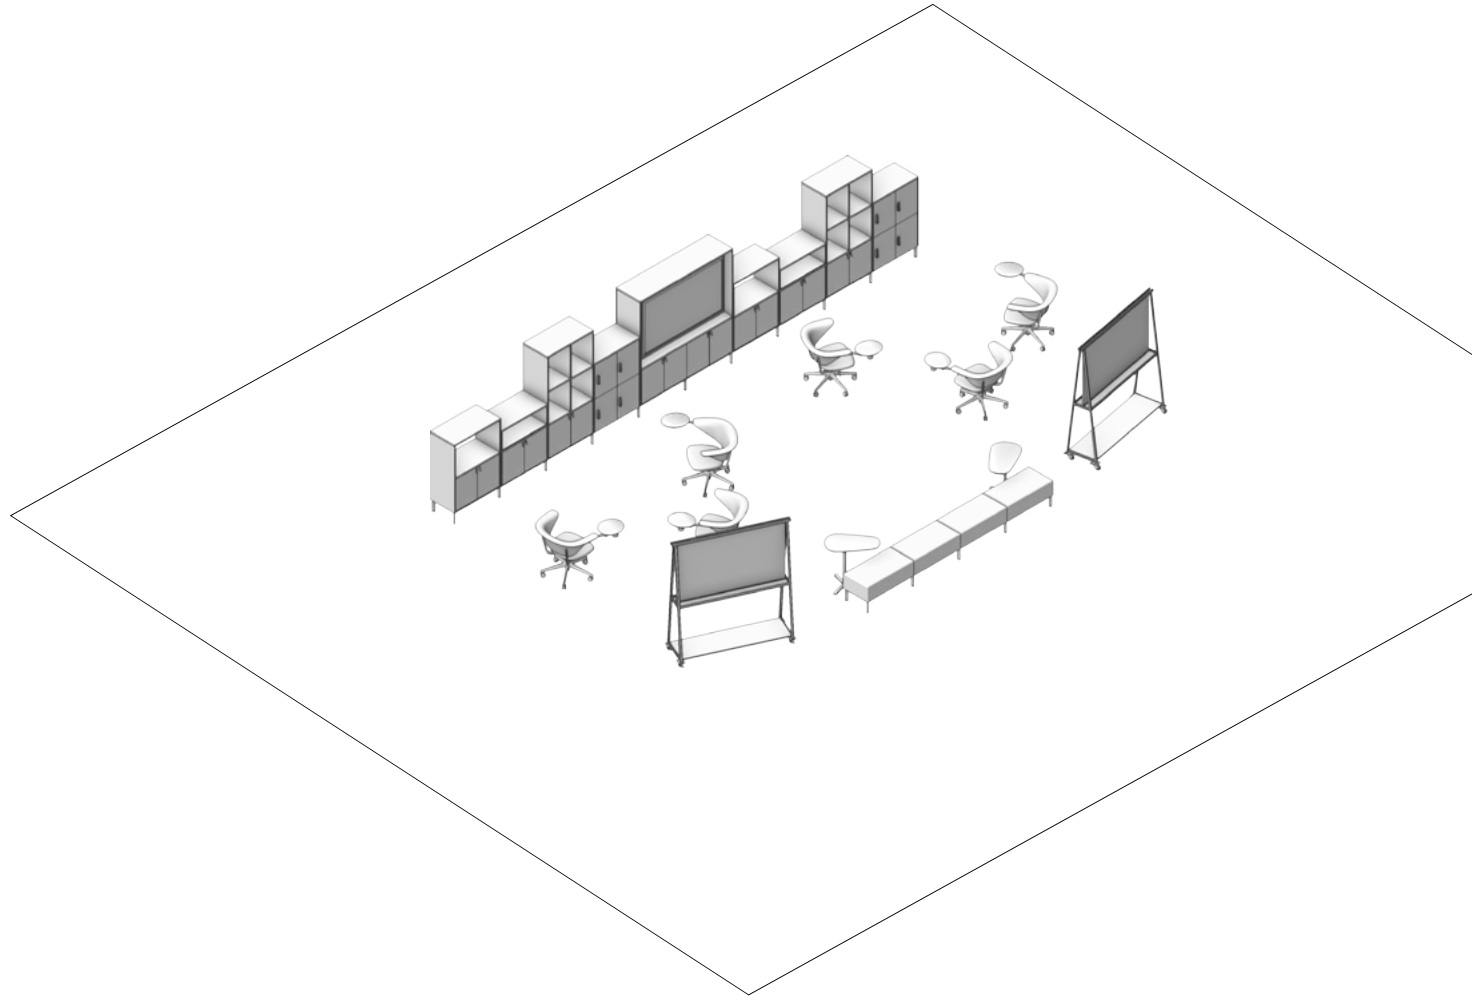

Setting Nine

Combine Play Whiteboards with Sholes to create agile, collaborative spaces for working and presenting.

Products shown:

- 9 × Play Storage Units
- 4 × Play Seating
- 2 × Play Whiteboard
- 1 × Play Seating
- 6 × Sholes
- 2 × Talon

Configure your own at senator.online