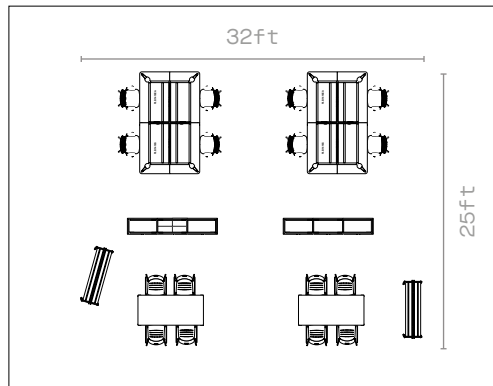

Setting Three

Increase the agility of a traditional setup by implementing mobile Play Tables and Whiteboards.

Products shown:

- 2 × Play Whiteboard
- 2 × Play Table
- 2 × Pailo Bench
- 6 × Play Storage Units
- 8 × Ousby
- 8 × Jonny Stool

Configure your own at senator.online