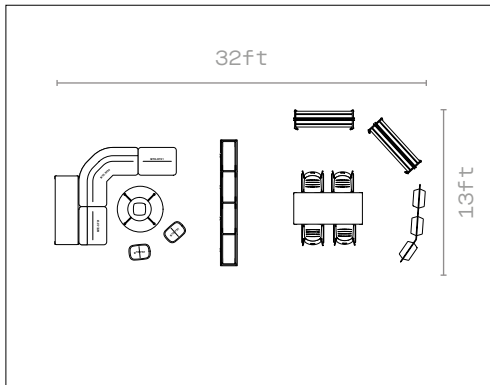

Setting Eight

Create privacy and division with Play Storage, Whiteboards and Screens.

Products shown:

- 3 × Play Storage Units
- 2 × Play Whiteboard
- 2 × Play Table
- 3 × Play Screen
- 4 × Jonny Stool
- 1 × Mote
- 2 × Mote Stool
- 1 × Ad-Lib Table

Configure your own at senator.online