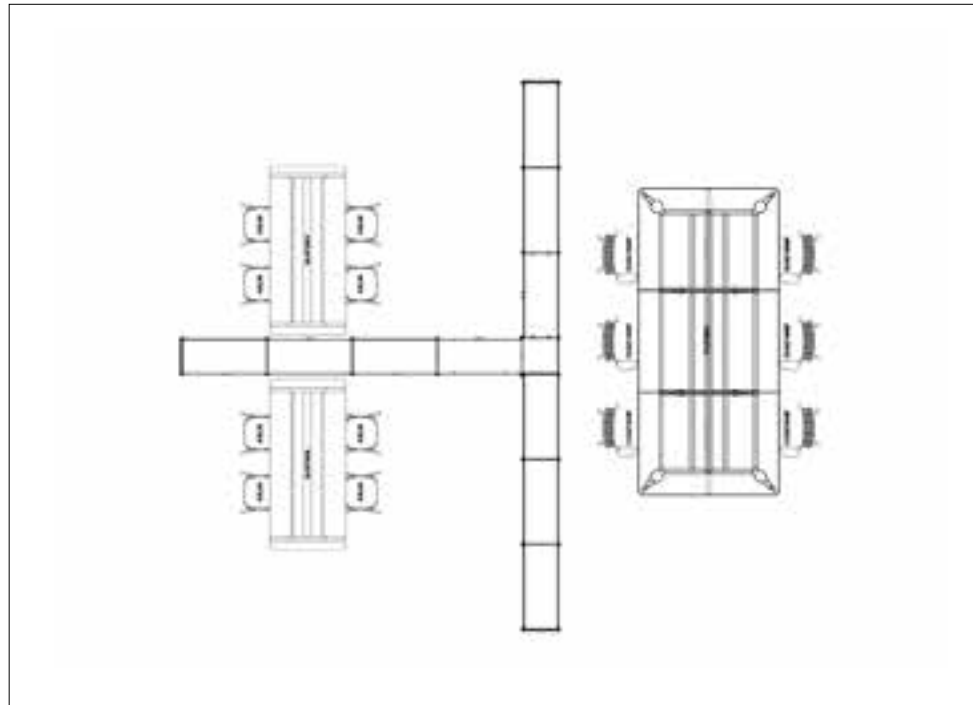

Allermuir Products:

- 1x Silta Bench
- 4x Axyl Stools

Setting Three

Senator Products:

- 1x Framed Configuration with Module
Cupboards and Planters
- 6x Circo Chair
- 2x Adapt Wall

Setting Four

Senator Products:

- 1x Framed Configuration with Whiteboard, Module Cupboards and Shelves
- 2x Play Table
- 6x Ousby Chair
- 1x Pailo Bench

Allermuir Products:

- 1x Host Table
- 8x Axyl Stool

Setting Five

Senator Products: