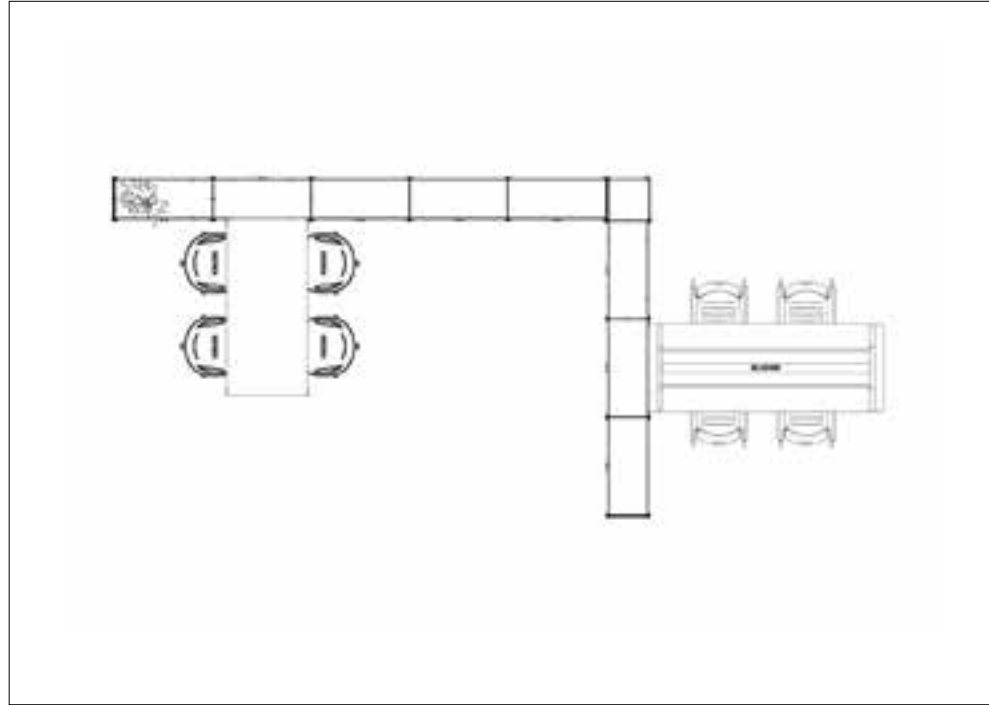

Setting Seven

Senator Products:

- 1x Framed Configuration with Module Cupboards and Shelves
- 4x Jonny Stool
- 1x Play Table

Allermuir Products:

- 4x Kin Chair
- 1x Silta Table