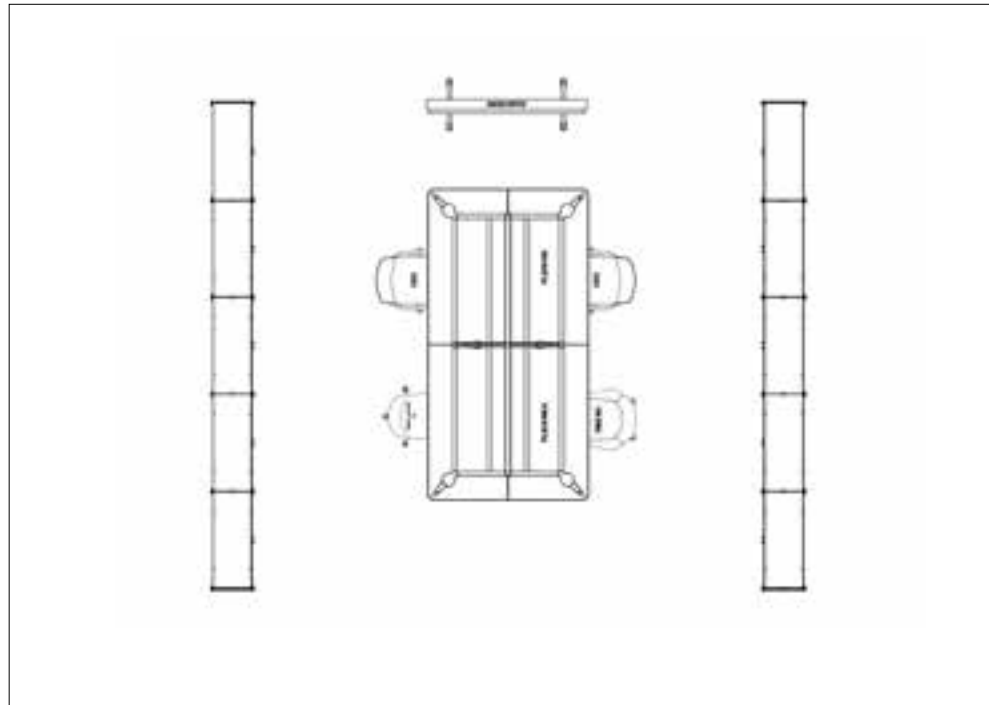

Setting Six

Senator Products:

- 1x Adapt Wall
- 2x Framed Configuration with Shelves and Module Cupboards
- 2x Circo Chair
- 1x Pailo Table

Allermuir Products:

- 1x Famiglia Chair
- 1x Kin Chair