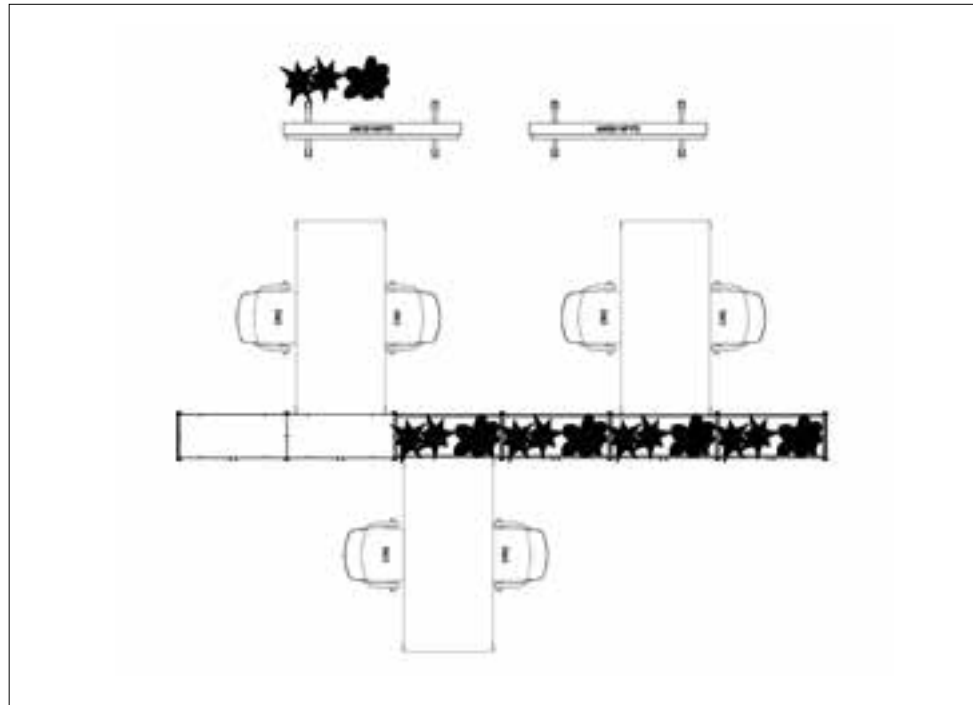

Allermuir Products:

- 1x Silta Bench
- 4x Axyl Stools

Setting Three

Senator Products:

- 1x Framed Configuration with Module
Cupboards and Planters
- 6x Circo Chair
- 2x Adapt Wall

Setting Four

Senator Products: