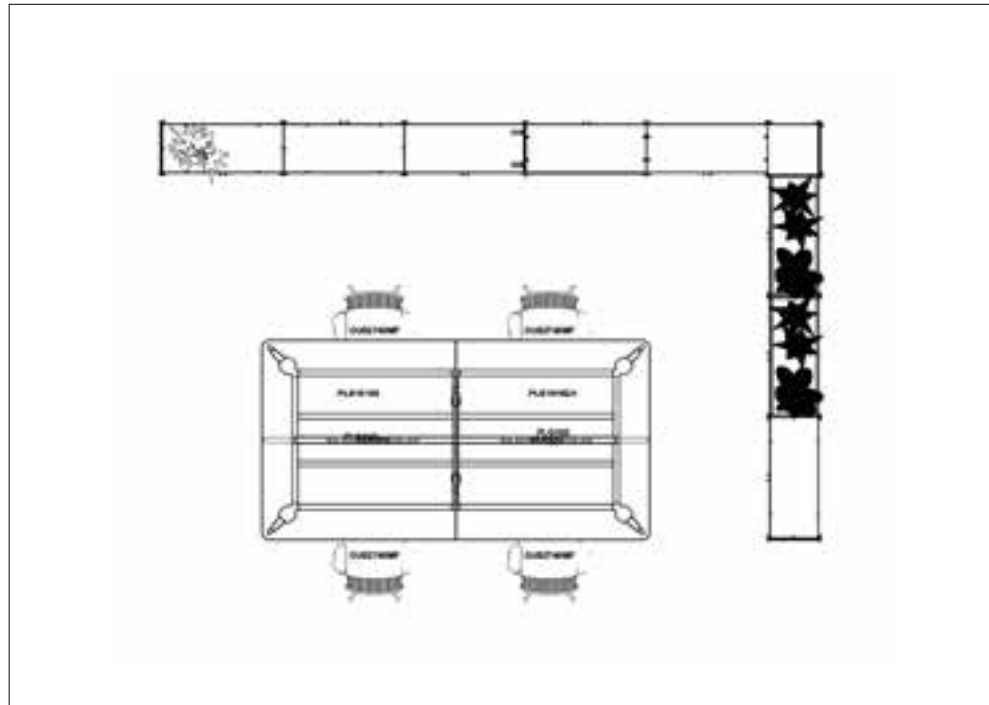

- 1x Framed Configuration with Whiteboard, Module Cupboards and Shelves
- 2x Play Table
- 6x Ousby Chair
- 1x Pailo Bench

Allermuir Products:

- 1x Host Table
- 8x Axyl Stool

Setting Five

Senator Products:

- 2x Framed Configuration with Module
Cupboards and Planters, Shelves
and Whiteboards
- 1x Pailo Bench
- 4x Ousby Chair

Setting Six

Senator Products:

- 1x Adapt Wall
- 2x Framed Configuration with Shelves and Module Cupboards
- 2x Circo Chair
- 1x Pailo Table