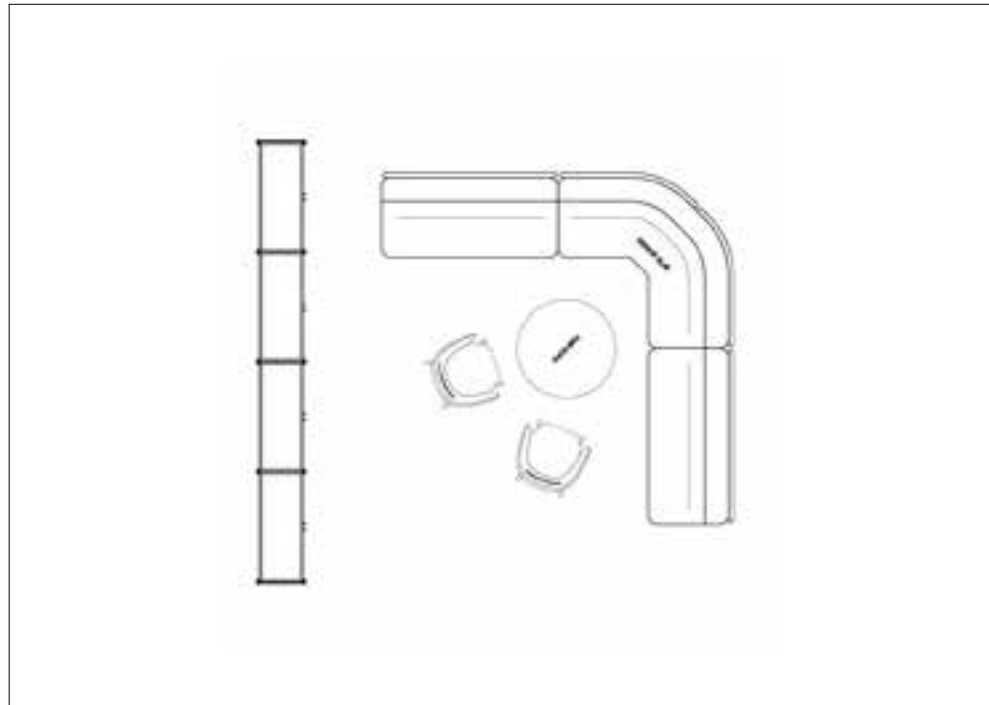

Setting One

Senator Products:

- 1x Framed Configuration with Module
  Cupboards and Planters
- 3x Mote Sofa

Allermuir Products:

- 2x Bastille Chair
- 1x Conic Table