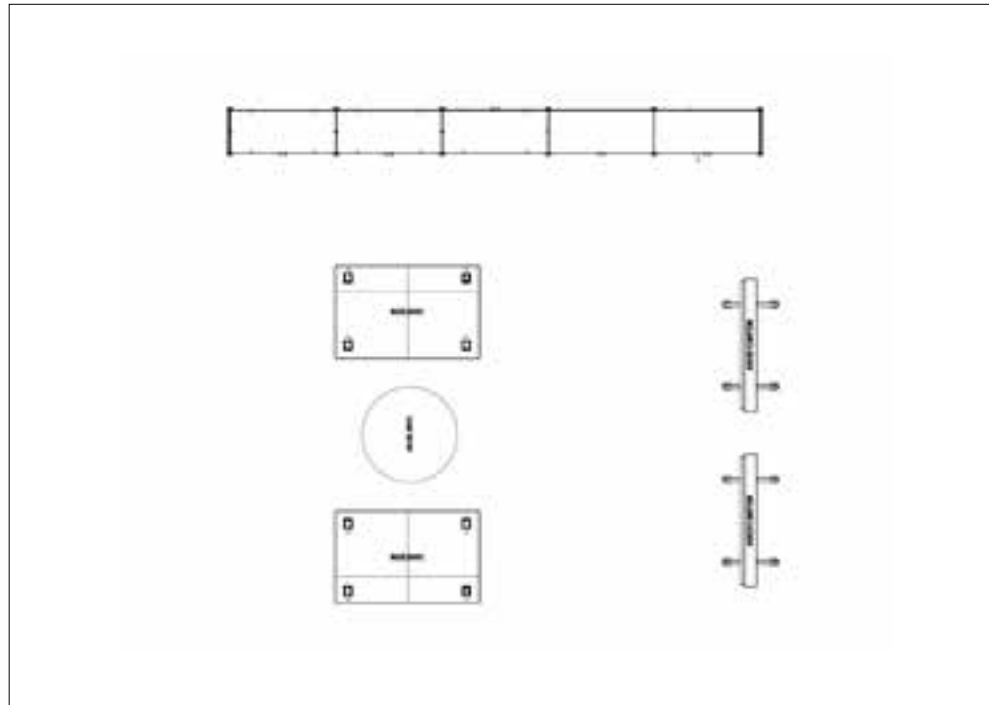

Setting Eight

Senator Products:

- 1x Framed Configuration with Module Cupboards and Shelves
- 1x Mote Stool
- 2x Adapt Wall

Allermuir Products:

- 1x Axyl Stool
- 1x Conic Table
- 2x Mayze Mobile