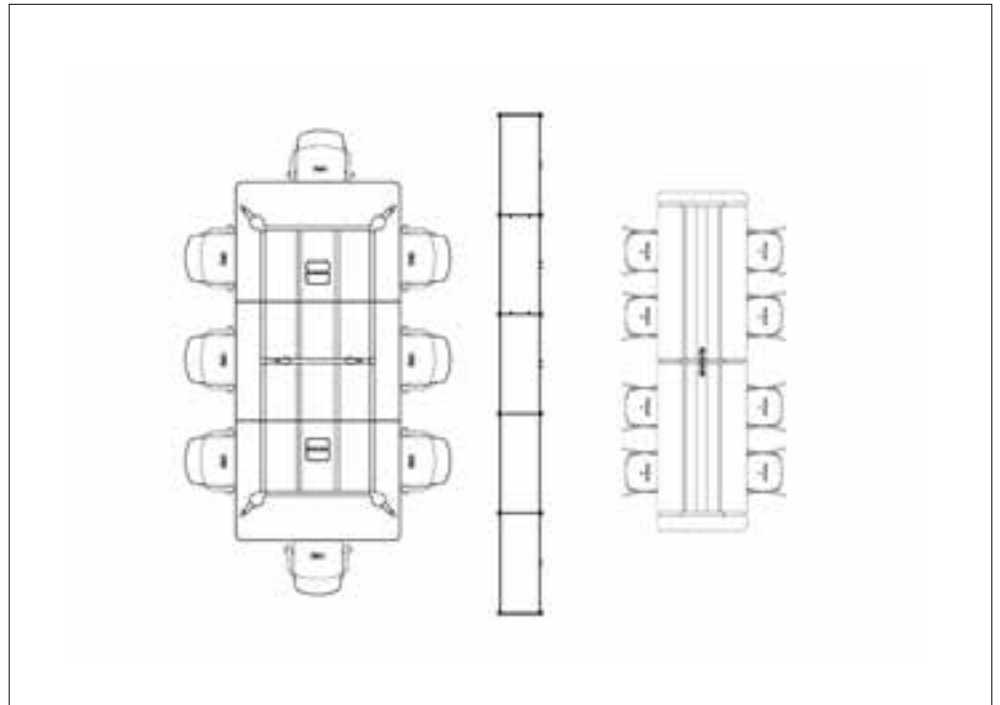

Setting Two

Senator Products:

- 1x Framed Configuration with Module
  Cupboards and Shelves
- 2x Adapt Wall
- 1x Pailo Bench
- 4x Circo Multipurpose Chair

Allermuir Products:

- 1x Silta Bench
- 4x Axyl Stools