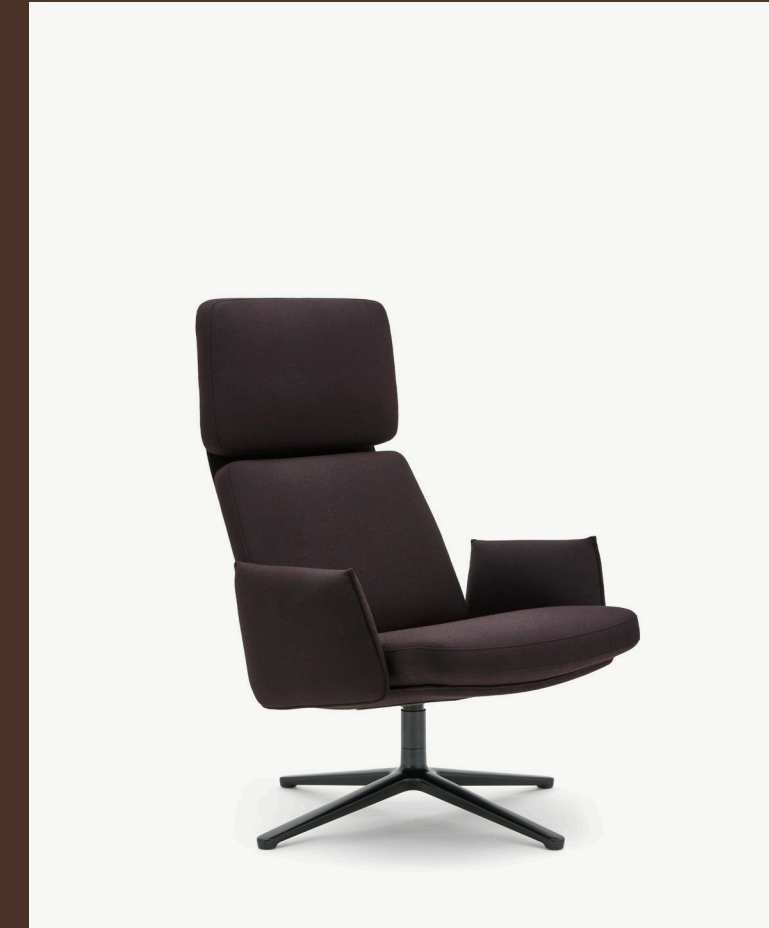

Step inside the new season of design by being visiting our London showroom through Clerkenwell Design Week.

FIND ALLERMUIR ON THE THIRD FLOOR

Tola Armchair  
Design by Allermuir  
Design Studio

Coro Lounge Chair  
and Footstool  
Design by Pearson Lloyd