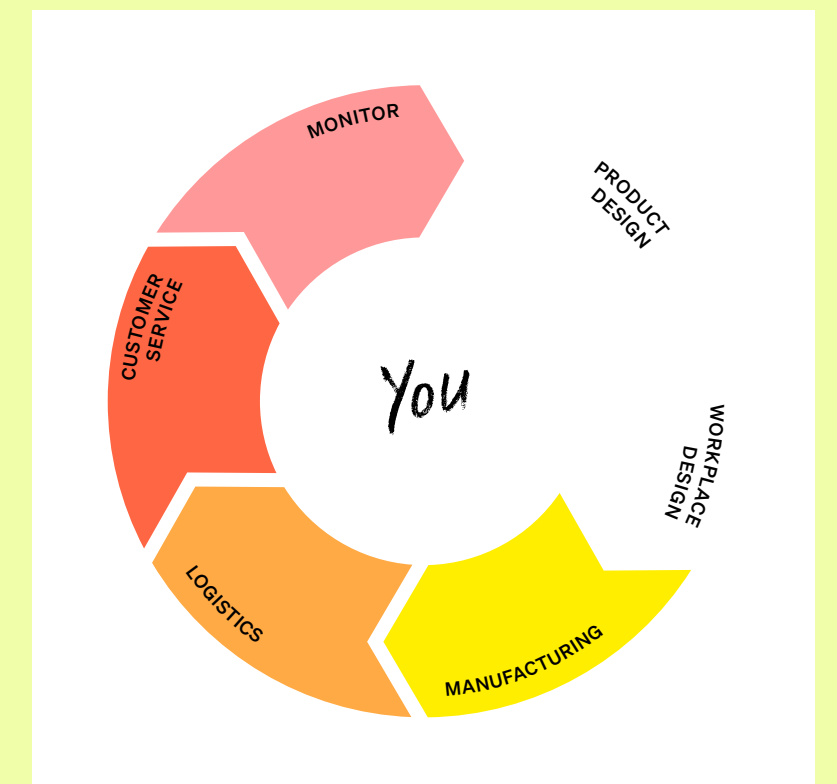

Customer Services
Customer Experience, Order Clarification, and After Sales, are all part of our dedicated Customer Service team created for you.