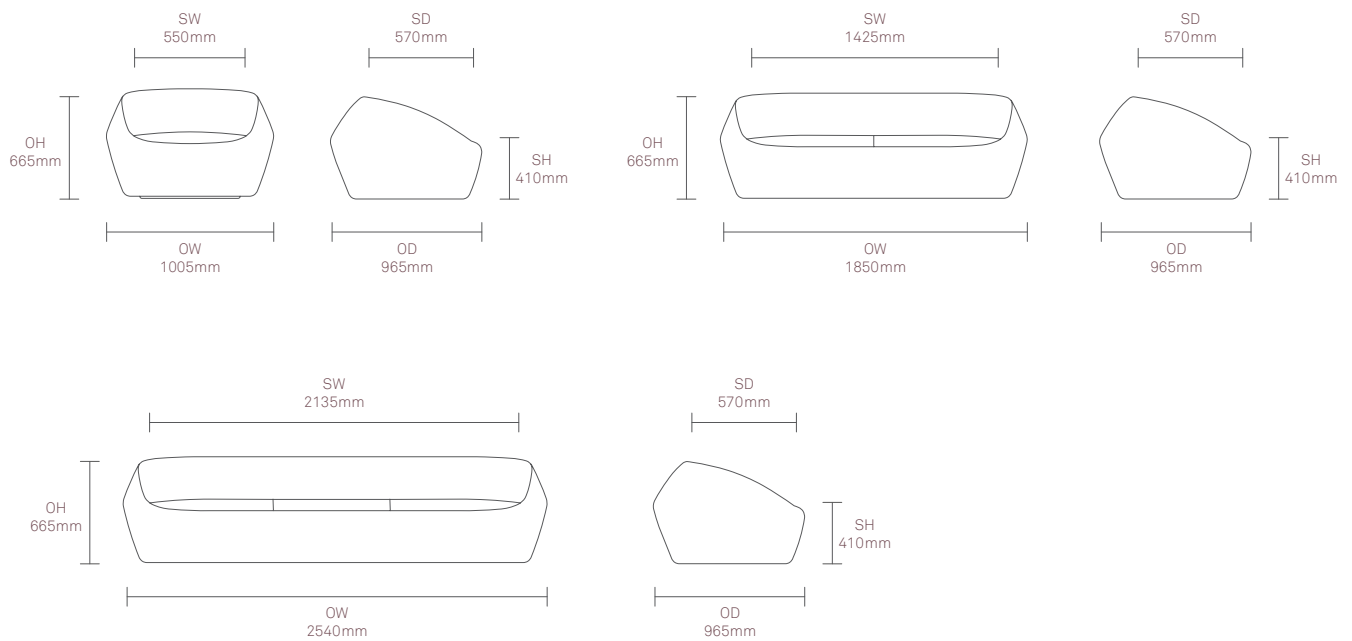

Standard Features

- (* - Selected models only)
- Wood carcass construction
- Dual density back foam
- Sprung seat foam
- Plastic glides

Optional Features

- Swivel base*
- Solid Ash side shelf (RH)*
- Ash side shelf can be stained or colour washed*
- Plastic glides with felt
- Two tone upholstery

Dimensions