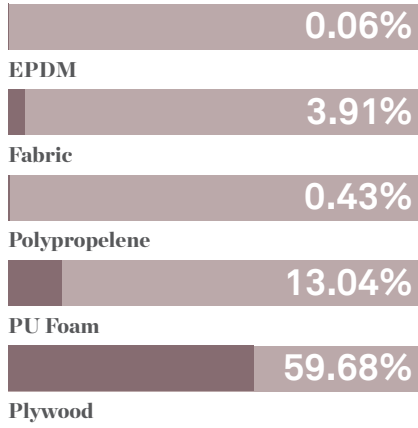

Environmental Performance

Material Content

Components are constructed of the following

Recycled Content

Contains up to 2.5% of Recycled Material

Recyclability

The range is 100% recyclable

100%