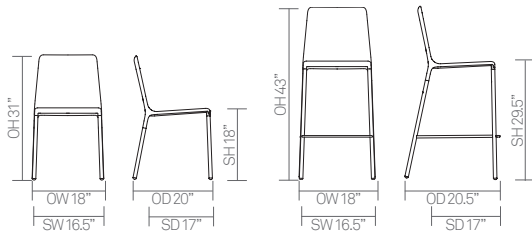

Optional Features

- Tubular steel legs available in Back to Black, Charcoal Gray, Turtle Dove, Ruby Red, Fern Green and Blue Skies
- Plastic glides available in felt
- Counter height stool (seat height 24.5")*

Performance Standards

ANSI/BIFMA 5.1-2002

* Select models only

Dimensions

OH - Overall Height OD - Overall Depth OW - Overall Width AH - Arm Height SH - Seat Height SW - Seat Width SD - Seat Depth

Environmental Performance