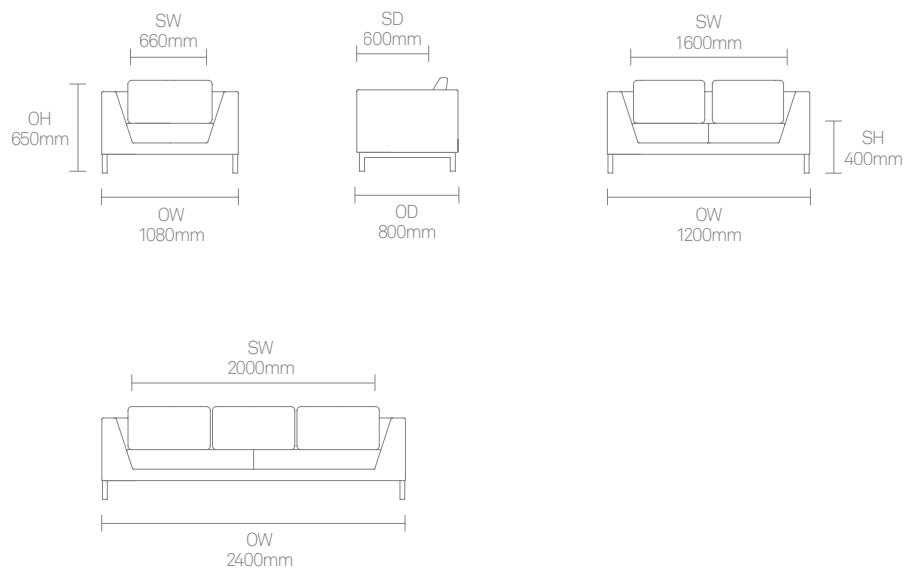

Standard Features

(* - Selected models only)
Traditional carcass construction
Sprung seat support
Solid Oak legs

Optional Features

Two-tone upholstery

Performance Standards

SCS-EC10.2-2007 Indoor Air Quality

Dimensions