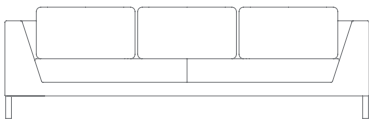

Octo Lounge

Design by Allermuir

The Octo Lounge range of sofas and armchairs features an elegant low back design, fine upholstery detailing, relaxed cushions and wooden legs.

Octo Lounge is ideal for collaborative and creative spaces in contemporary corporate and hospitality environments.

OCTLW03

Design Allermuir

Our team of talented in house designers are responsible for creating elegant, innovative furniture designs which not only look beautiful, but minimise the impact on the world around us.