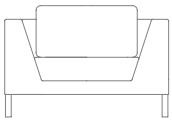

Octo Lounge

Design by Allermuir

The Octo Lounge range of sofas and armchairs features an elegant low back design, fine upholstery detailing, relaxed cushions and wooden legs.

Octo Lounge is ideal for collaborative and creative spaces in contemporary corporate and hospitality environments.