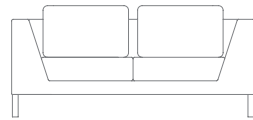

Octo Lounge

Design by Allermuir

The Octo Lounge range of sofas and armchairs features an elegant low back design, fine upholstery detailing, relaxed cushions and wooden legs.

Octo Lounge is ideal for collaborative and creative spaces in contemporary corporate and hospitality environments.

OCTLW02

Design Allermuir

Our team of talented in house designers are responsible for creating elegant, innovative furniture designs which not only look beautiful, but minimise the impact on the world around us.