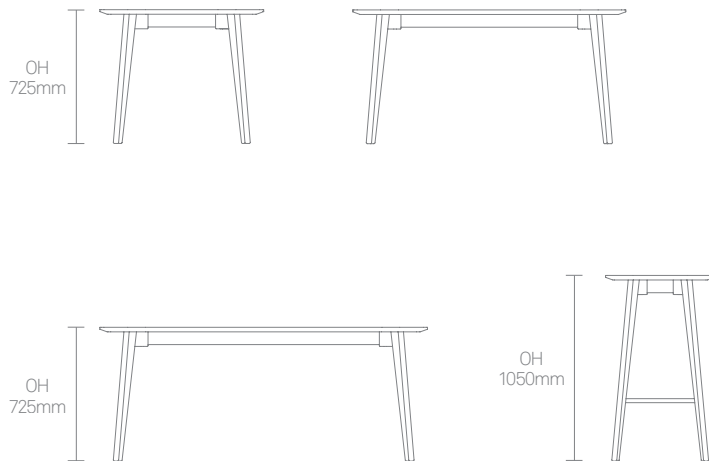

excellent strength and a sleek appearance. The frames support 25mm MDF tops that are finished in a broad range of laminates and feature a cut back edge profile.

JCR99

JCR159

JCR189

JCR66

Design Allermuir

Our team of talented in house designers are responsible for creating elegant, innovative furniture designs which not only look beautiful, but minimise the impact on the world around us.

Standard Features

(* - Selected models only)

Laminate faced 25mm MDF core top with clear lacquered Reference 37 cut back edge profile

Solid Beech legs with formed Beech plywood support rails

Dimensions

Environmental Performance