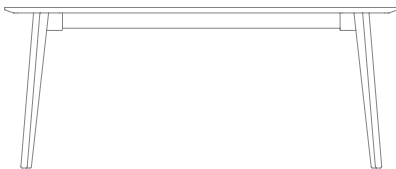

in a meeting room or perhaps more obviously as a café or dining solution in a corporate or hospitality environment. The solid beech frames that are traditionally constructed and machined, are clear lacquered as standard and can be stained or colour washed, provide

excellent strength and a sleek appearance. The frames support 25mm MDF tops that are finished in a broad range of laminates and feature a cut back edge profile.

JCR99

JCR159

JCR189

JCR66

Design Allermuir

Our team of talented in house designers are responsible for creating elegant, innovative furniture designs which not only look beautiful, but minimise the impact on the world around us.

Standard Features

(* - Selected models only)

Laminate faced 25mm MDF core top with clear lacquered Reference 37 cut back edge profile

Solid Beech legs with formed Beech plywood support rails

Dimensions

Environmental Performance