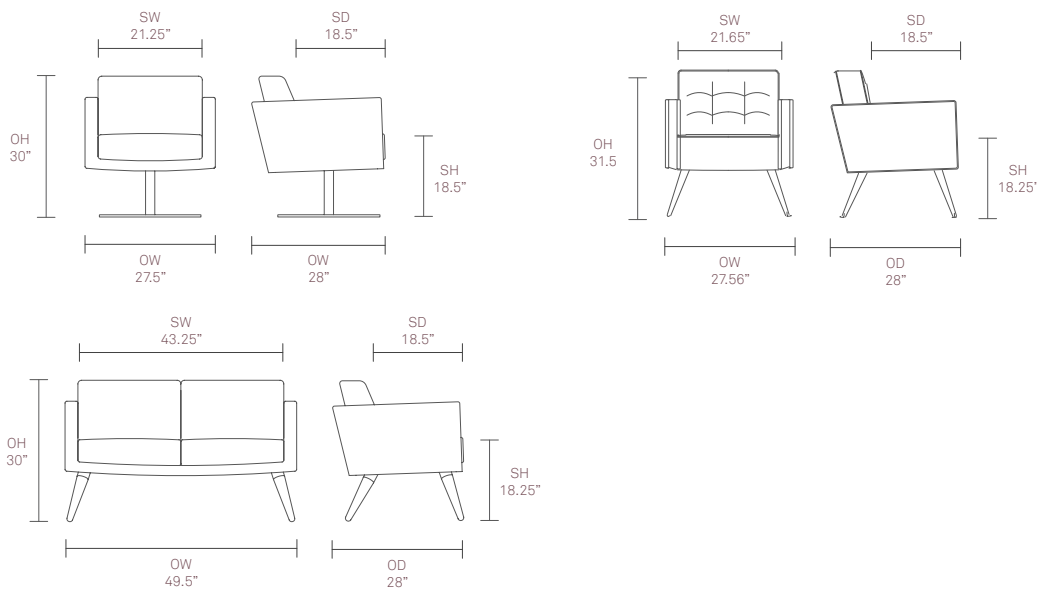

Optional Features

- Two-tone upholstery

Performance Standards

ANSI/BIFMA X5.4-2012

Dimensions

Environmental Performance

Material Content

Components are constructed of the following