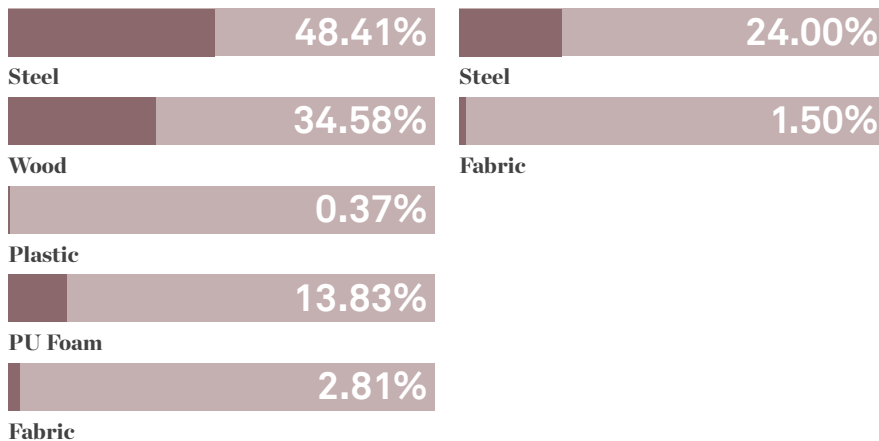

Recycled Content

Contains up to 45.95% of Recycled Material

Recyclability

The range is 100% recyclable

100%

Finish Options

Swaged tubular Steel legs finished in Polished Chrome

Steel swivel pedestal base finished in Polished Chrome